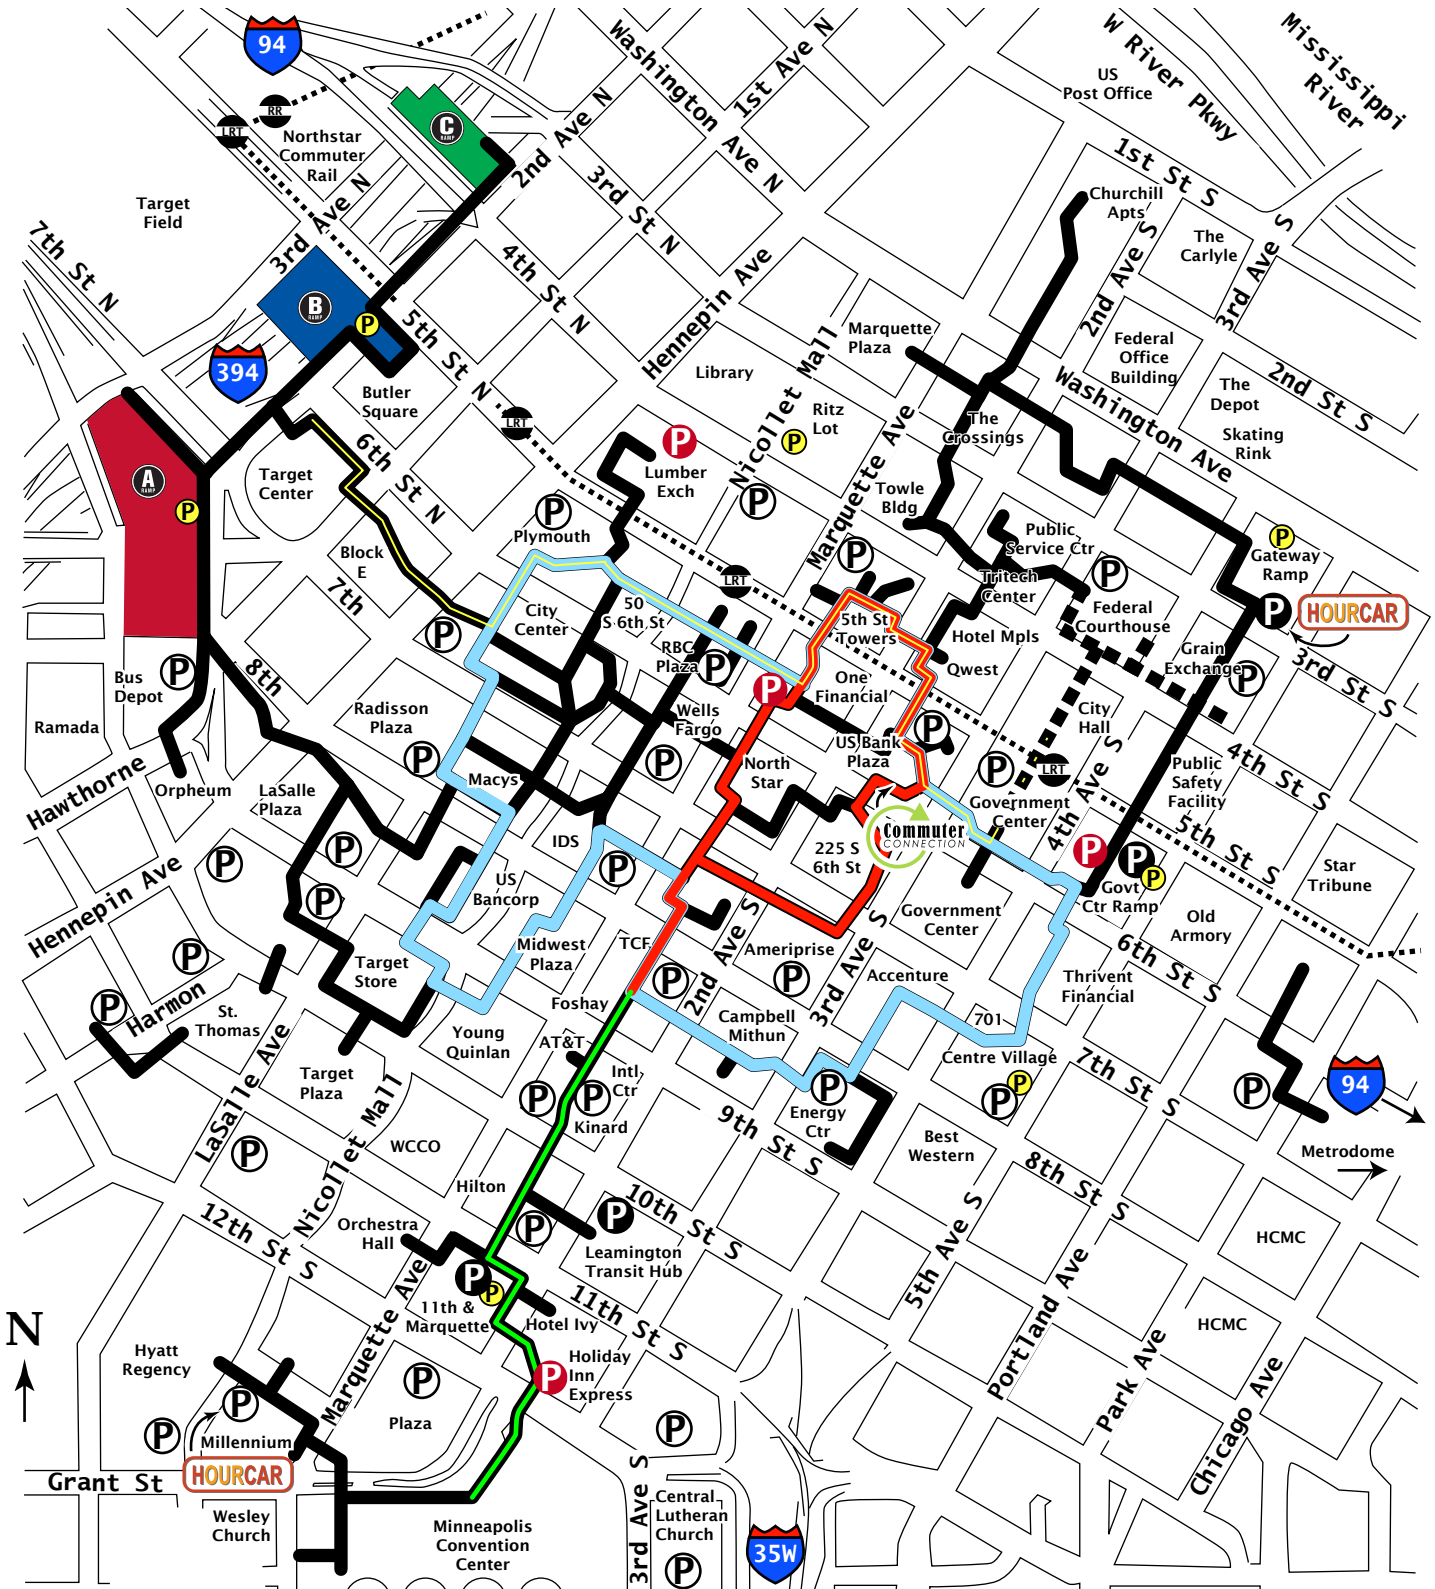

Downtown Minneapolis Skyways

<p>Commuter Connection mplstmo.org</p>	<p>Commuter Connection</p>	<p>ALLIED PARKING, INC.</p>	<p>NEW Discounted Carpool Parking Locations! (as of 10/01/09)</p>	<p>— Skyways ■ Tunnels</p>	<p>— Central City (2 mile loop)</p>
<p>Hour Car Location hourcar.org</p>	<p>Hour Car Location</p>	<p>abc-ramps.com</p>	<p>Parking Ramps with Carpool Discounts, Bike Lockers & Showers</p>	<p>(P) Parking Ramps</p>	<p>— TCF (1 mile loop)</p>
				<p>(P) Parking Ramp with Carpool Discounts</p>	<p>— City Hall to Target Center (.7 mile)</p>
				<p>(P) Motorcycle Parking</p>	<p>— Foshay to Convention Center (.5 mile)</p>